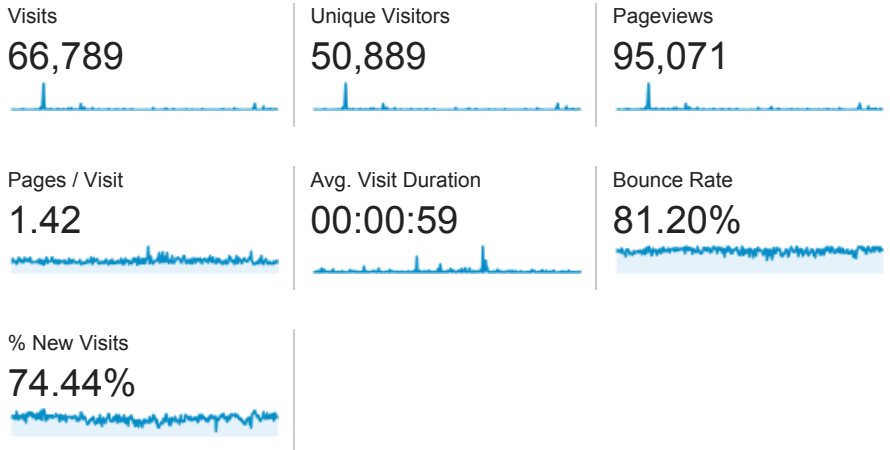

Dec 1, 2012 - Dec 1, 2013

Audience Overview

Overview

50,889 people visited this site

■ New Visitor ■ Returning Visitor

Language	Visits	% Visits
1. en-us	41,236	61.74%
2. en-gb	11,744	17.58%
3. en	1,878	2.81%
4. ru	1,025	1.53%
5. fr	913	1.37%
6. tr	799	1.20%
7. de-de	763	1.14%
8. pt-br	749	1.12%
9. de	686	1.03%
10. es	649	0.97%