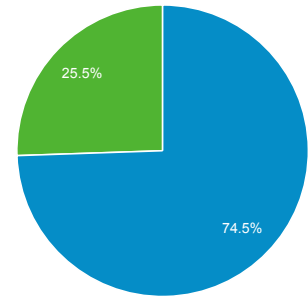

Dec 1, 2012 - Dec 1, 2013

Audience Overview

Overview

50,889 people visited this site

■ New Visitor ■ Returning Visitor

Language	Visits	% Visits
1. en-us	41,236	61.74%
2. en-gb	11,744	17.58%
3. en	1,878	2.81%
4. ru	1,025	1.53%
5. fr	913	1.37%
6. tr	799	1.20%
7. de-de	763	1.14%
8. pt-br	749	1.12%
9. de	686	1.03%
10. es	649	0.97%